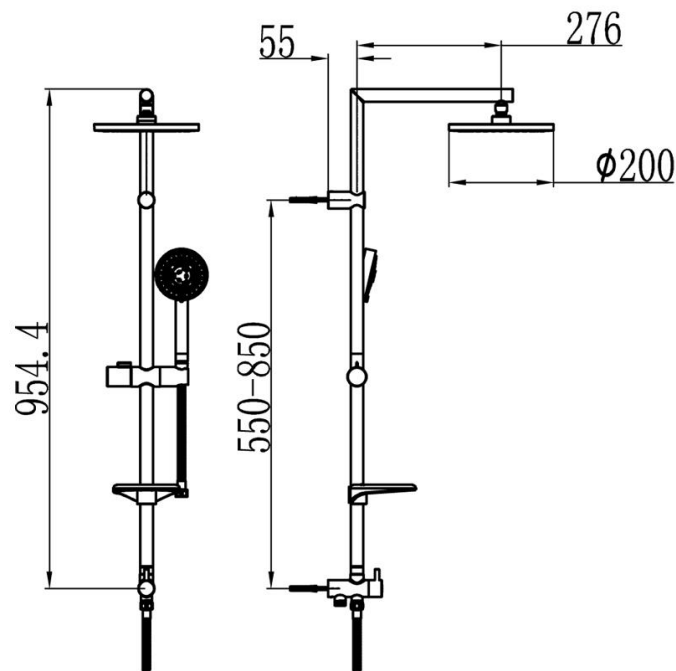

Brand : NIKLES, Thailand  
 Name : FRESH Shower System 6  
 Item Code : D65MS.01.012.07  
 Designer :  
 Color / Finish : Matt Black  
 Dimensions : Overall (LxWxH in cm)  
 95.44cm x 27.6cm

Product info:

- FRESH Shower System 6
- 150mm metal shower hose
- soap dish
- 200mm round overhead shower
- 331mm wall projection
- Fresh 953S 3jet handshower

Add-ons :

- Shower mixer

Flushing of pipe must be done before fittings are installed. Failure to do so voids the warranty.